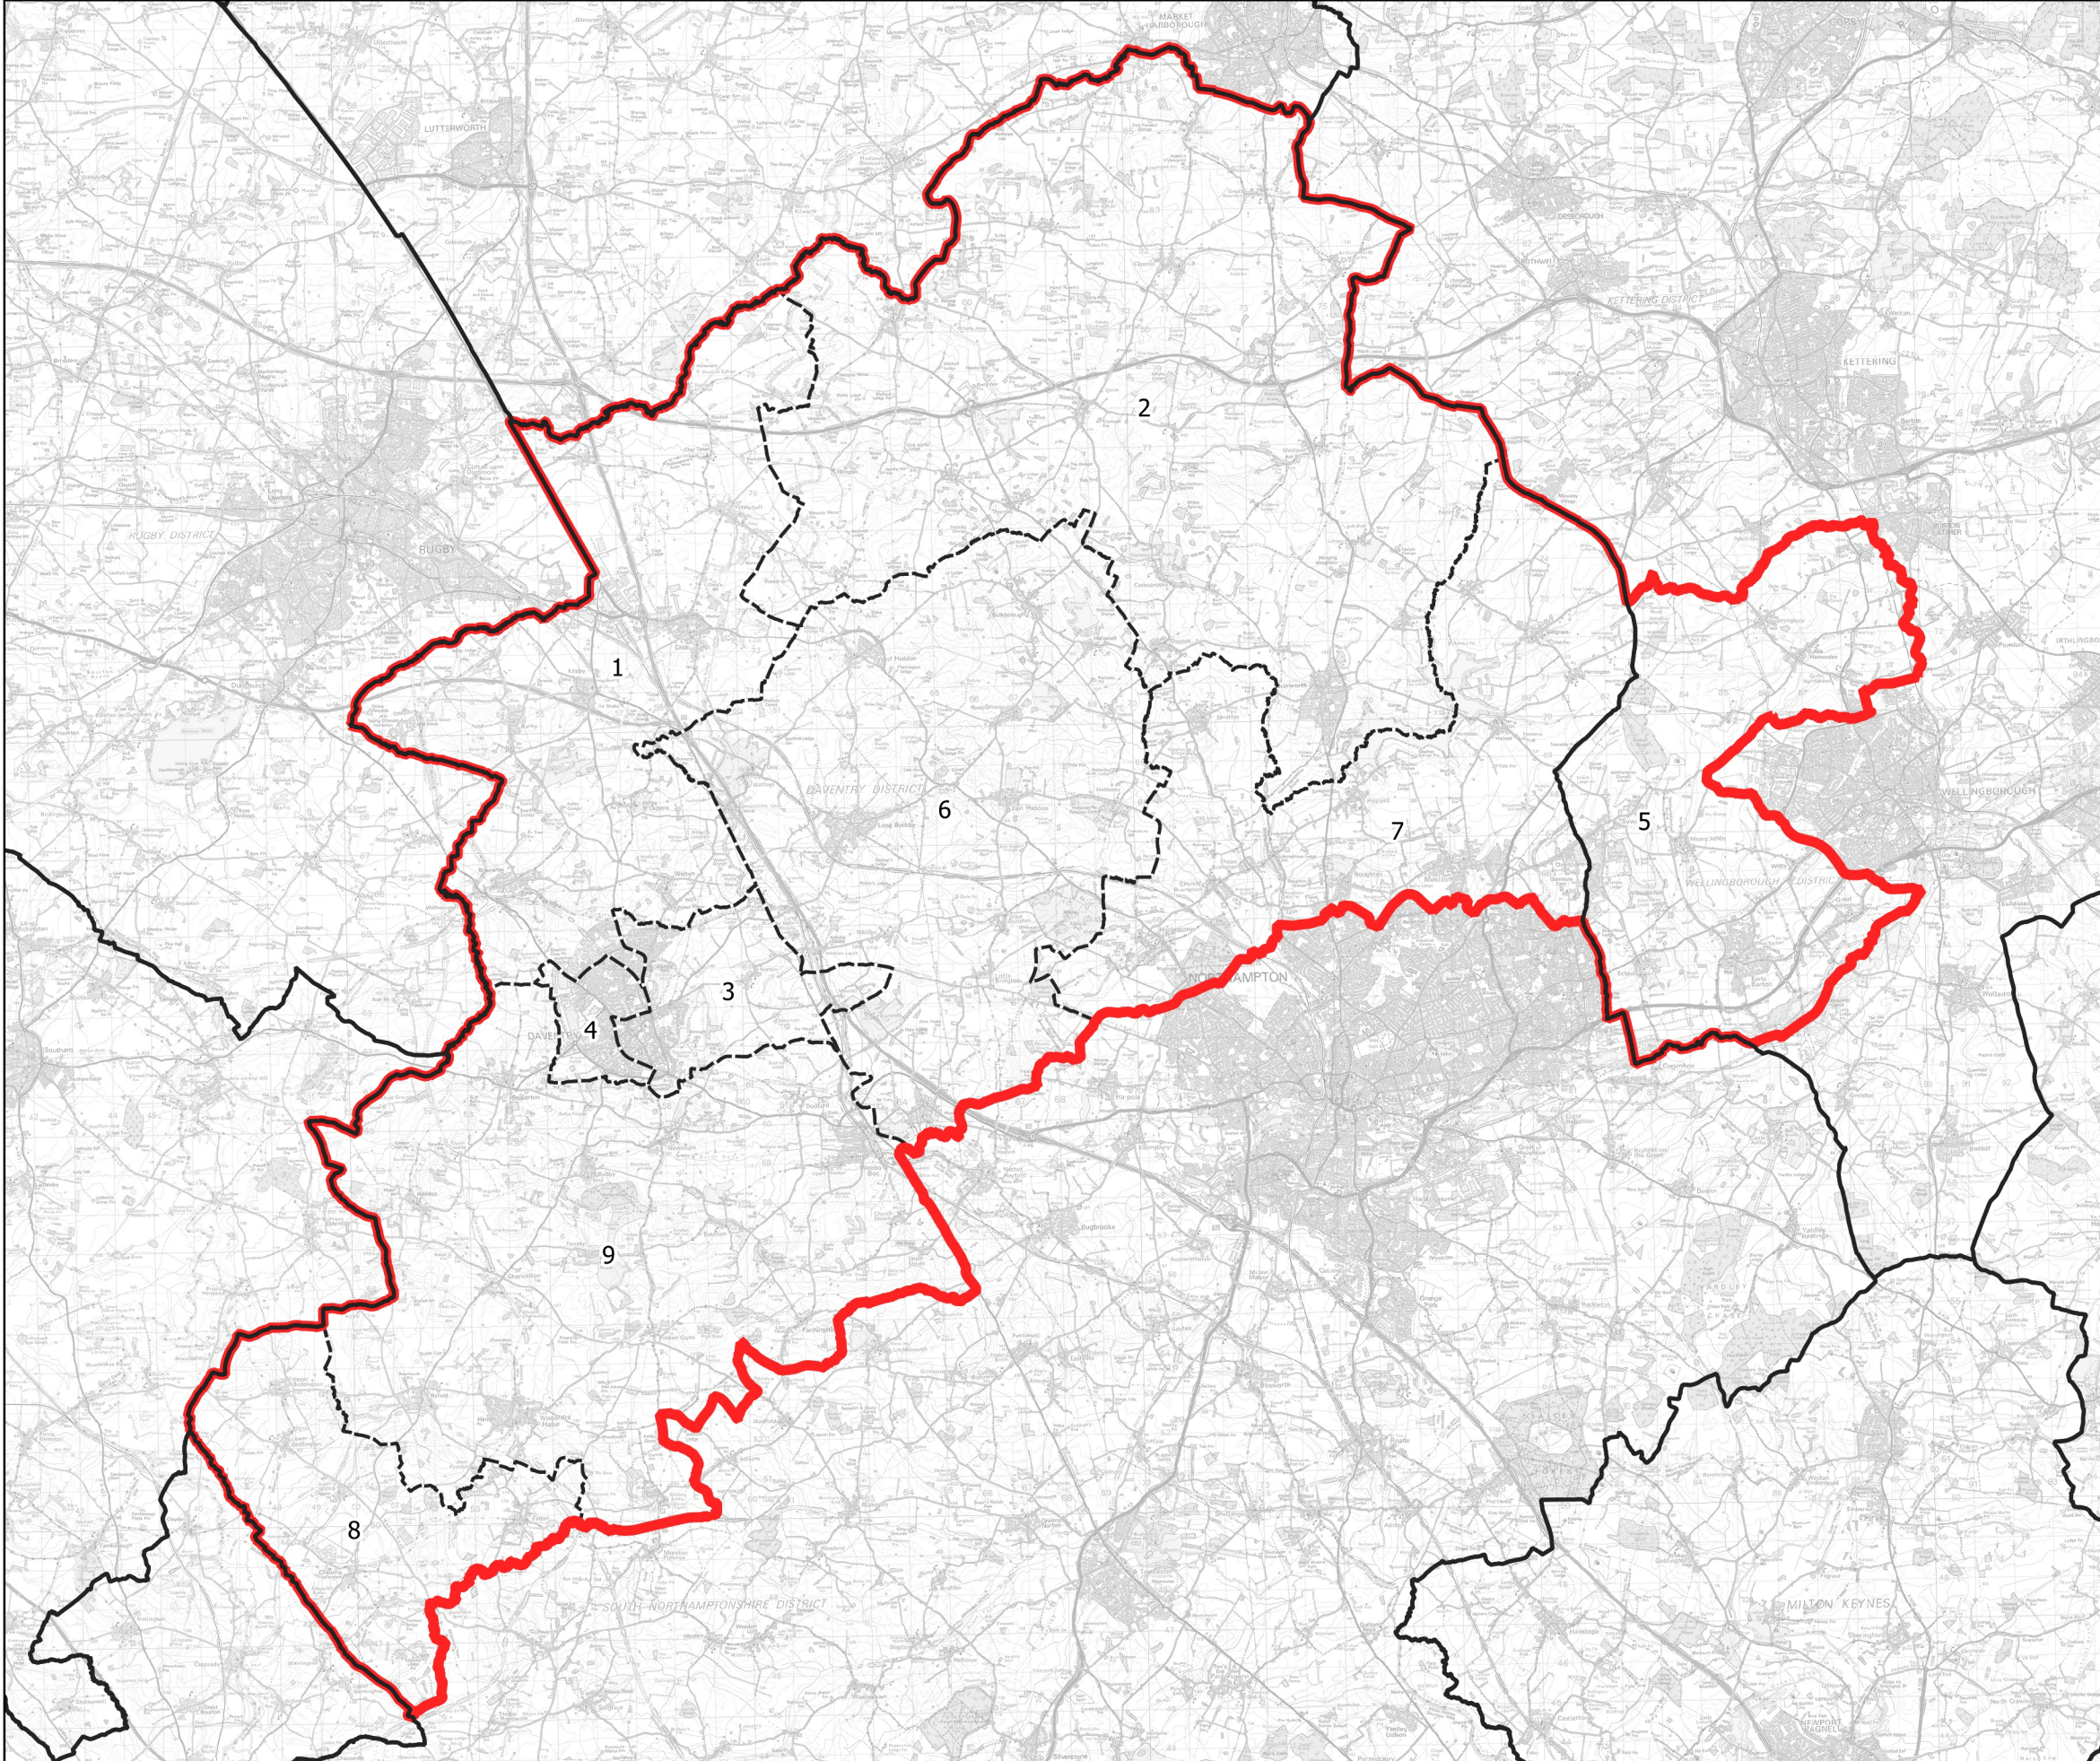

Boundary Commission for England - Initial Proposals for the East Midlands Region

Daventry County Constituency - Electorate 76,539

Wards:

- 1 Braunston and Crick
- 2 Brixworth
- 3 Daventry East
- 4 Daventry West
- 5 Earls Barton
- 6 Long Buckby
- 7 Moulton
- 8 Silverstone (Part)
- 9 Woodford and Weedon

 Constituency
 Local Authorities
 Wards

0 2 4 km 

© Crown copyright and database rights 2021 OS 100018289. You are permitted to use this data solely to enable you to respond to, or interact with, the organisation that provided you with the data. You are not permitted to copy, sub-licence, distribute or sell any of this data to third parties in any form. Third party rights to enforce the terms of this licence shall be reserved to OS.